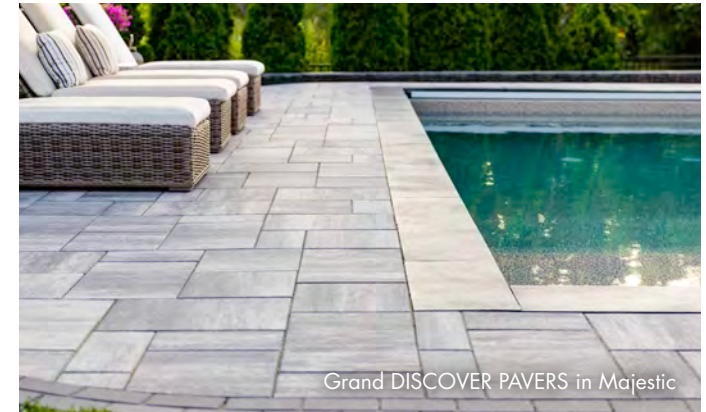

PRODUCTS | PAVERS

Grand DISCOVER

Grand DISCOVER PAVERS® offer a smooth, sought-after surface texture in larger paving stone sizes. Manufactured as a three-piece module, these pavers can be used alone or melded with compatible pavers to create one-of-a-kind installations.

DISCOVER
more about this product

Colors

BLENDED

ENLIGHTEN

TIMELESS

ALLURE

MAJESTIC

Grand DISCOVER PAVERS in Majestic