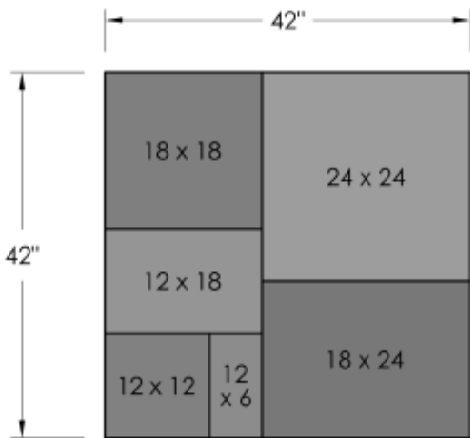

FEATURES

- Authentic, natural, slate texture
- 6 unique shapes, 24 unique stone textures
- All sizes on every pallet = simple installation
- Uniform thickness and accurate dimensions = Fast installation and a beautiful end result
- Consistent 2" thickness

LAYER OF PALLET

PATIO LAYOUT

WALKWAY LAYOUT

DIMENSIONAL FLAGSTONE PALLET:

- 98 sf / pallet
- 2350# / pallet
- 8 layers / pallet
- One layer = 1 pattern