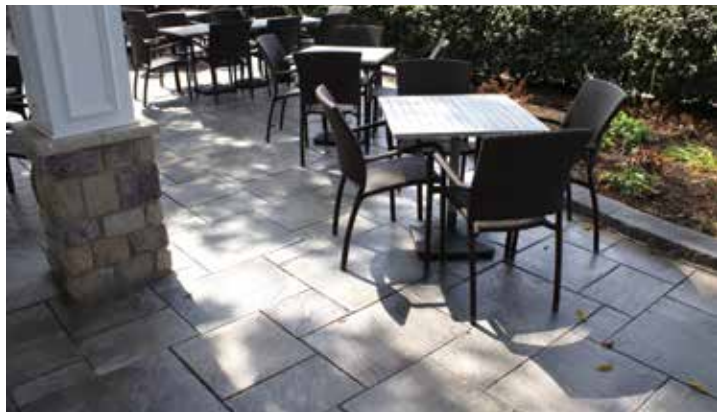

AVAILABLE COLOR OPTIONS

	
LIMESTONE	RIDGESTONE

Actual product color may vary. We recommend reviewing product samples before making final color selections.
Contact your local LEE Building Products for product availability in your area.

FEATURES

- Authentic, natural, slate texture
- 6 unique shapes, 24 unique stone textures
- All sizes on every pallet = simple installation
- Uniform thickness and accurate dimensions = Fast installation and a beautiful end result
- Consistent 2" thickness