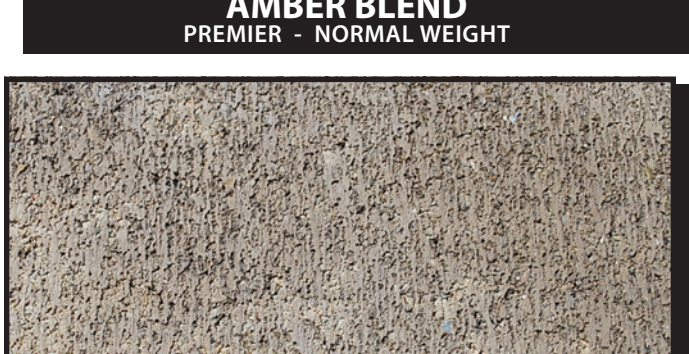

## COLOR OPTIONS

**BROOKFIELD BLEND**  
PREMIER - NORMAL WEIGHT

**ASHCROFT BLEND**  
PREMIER - NORMAL WEIGHT

**BRECKENRIDGE**  
STANDARD - NORMAL WEIGHT

**WOODFORD BLEND**  
STANDARD - NORMAL WEIGHT

**LAUREL BLEND**  
STANDARD - NORMAL WEIGHT

**MANCHESTER**  
STANDARD - NORMAL WEIGHT

**BOULDER GREY**  
STANDARD - NORMAL WEIGHT

**CHEYENNE**  
PREMIER - NORMAL WEIGHT

**MONROE BLEND**  
STANDARD - NORMAL WEIGHT

**FAYETTE BLEND**  
STANDARD - NORMAL WEIGHT

**HARRISON BLEND**  
STANDARD - NORMAL WEIGHT

**AMBER BLEND**  
PREMIER - NORMAL WEIGHT

**SHENANDOAH BLEND**  
PREMIER - NORMAL WEIGHT

**JEFFERSON BLEND**  
PREMIER - NORMAL WEIGHT

**CHIANTI**  
STANDARD - NORMAL WEIGHT