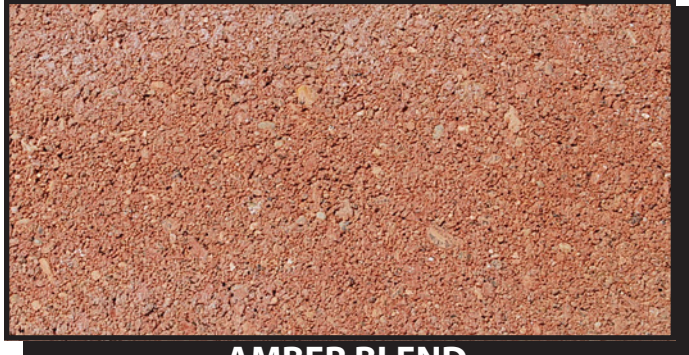

JEFFERSON BLEND
PREMIER - NORMAL WEIGHT