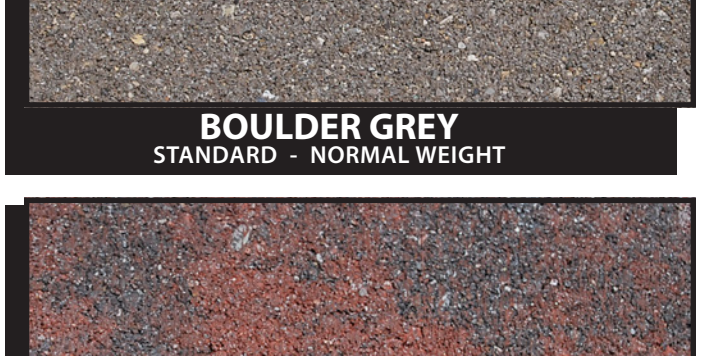

## COLOR OPTIONS

**BROOKFIELD BLEND**  
PREMIER - NORMAL WEIGHT

**ASHCROFT BLEND**  
PREMIER - NORMAL WEIGHT

**BRECKENRIDGE**  
STANDARD - NORMAL WEIGHT

**WOODFORD BLEND**  
STANDARD - NORMAL WEIGHT

**LAUREL BLEND**  
STANDARD - NORMAL WEIGHT

**ANTIQUE CREAM**  
PREMIER - NORMAL WEIGHT

**NAPIER BLEND**  
PREMIER - NORMAL WEIGHT

**PENDLETON**  
STANDARD - NORMAL WEIGHT

**SHELL**  
PREMIER PLUS - NORMAL WEIGHT

**COUNTRY SAND**  
PREMIER - NORMAL WEIGHT

**HAMILTON**  
PREMIER - NORMAL WEIGHT

**CHESTNUT BLEND**  
STANDARD - NORMAL WEIGHT

**MOHICAN BLEND**  
PREMIER - NORMAL WEIGHT

**CARDINAL BLEND**  
STANDARD - NORMAL WEIGHT

**OLD COLONY BLEND**  
PREMIER - NORMAL WEIGHT

**MANCHESTER**  
STANDARD - NORMAL WEIGHT

**BOULDER GREY**  
STANDARD - NORMAL WEIGHT

**CHEYENNE**  
PREMIER - NORMAL WEIGHT

**MONROE BLEND**  
STANDARD - NORMAL WEIGHT

**FAYETTE BLEND**  
STANDARD - NORMAL WEIGHT