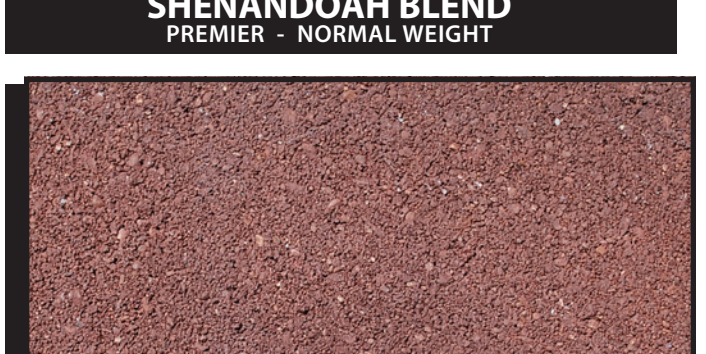

DELAWARE BLEND
STANDARD - NORMAL WEIGHT