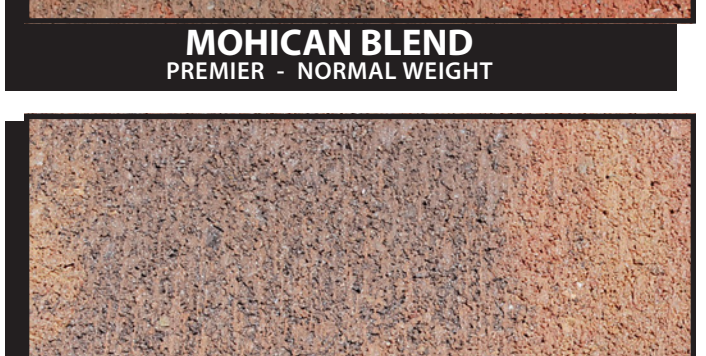

## COLOR OPTIONS

**BROOKFIELD BLEND**  
PREMIER - NORMAL WEIGHT

**ASHCROFT BLEND**  
PREMIER - NORMAL WEIGHT

**BRECKENRIDGE**  
STANDARD - NORMAL WEIGHT

**WOODFORD BLEND**  
STANDARD - NORMAL WEIGHT

**LAUREL BLEND**  
STANDARD - NORMAL WEIGHT

**HAMILTON**  
PREMIER - NORMAL WEIGHT

**CHESTNUT BLEND**  
STANDARD - NORMAL WEIGHT

**MOHICAN BLEND**  
PREMIER - NORMAL WEIGHT

**CARDINAL BLEND**  
STANDARD - NORMAL WEIGHT

**OLD COLONY BLEND**  
PREMIER - NORMAL WEIGHT

**MANCHESTER**  
STANDARD - NORMAL WEIGHT

**BOULDER GREY**  
STANDARD - NORMAL WEIGHT

**CHEYENNE**  
PREMIER - NORMAL WEIGHT

**MONROE BLEND**  
STANDARD - NORMAL WEIGHT

**FAYETTE BLEND**  
STANDARD - NORMAL WEIGHT